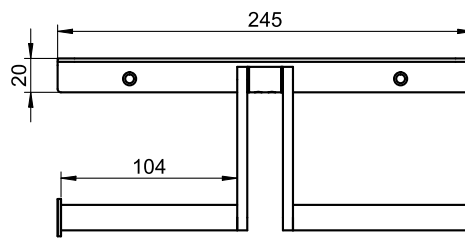

ART. DP-388

Double toilet roll holder

Double toilet roll holder with shelf, black

Double toilet roll holder with shelf for wall mounting. stainless steel, black powder-coated surface in RAL 9005 deep black with fine structure. For rolls with max. 105mm width and minimum 23mm tube diameter. Including small concealed mounting system with plugs and stainless steel adapter screws.