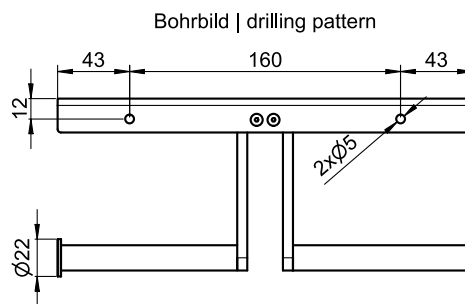

ART. DP-388

Double toilet roll holder

Double toilet roll holder with shelf, black

Double toilet roll holder with shelf for wall mounting. stainless steel, black powder-coated surface in RAL 9005 deep black with fine structure. For rolls with max. 105mm width and minimum 23mm tube diameter. Including small concealed mounting system with plugs and stainless steel adapter screws.

Mounting video