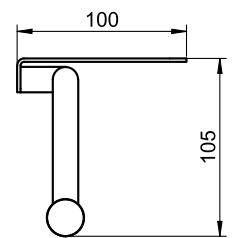

ART. DP-388

Double toilet roll holder

Double toilet roll holder with shelf, black

Double toilet roll holder with shelf for wall mounting. stainless steel, black powder-coated surface in RAL 9005 deep black with fine structure. For rolls with max. 105mm width and minimum 23mm tube diameter. Including small concealed mounting system with plugs and stainless steel adapter screws.

Mounting video