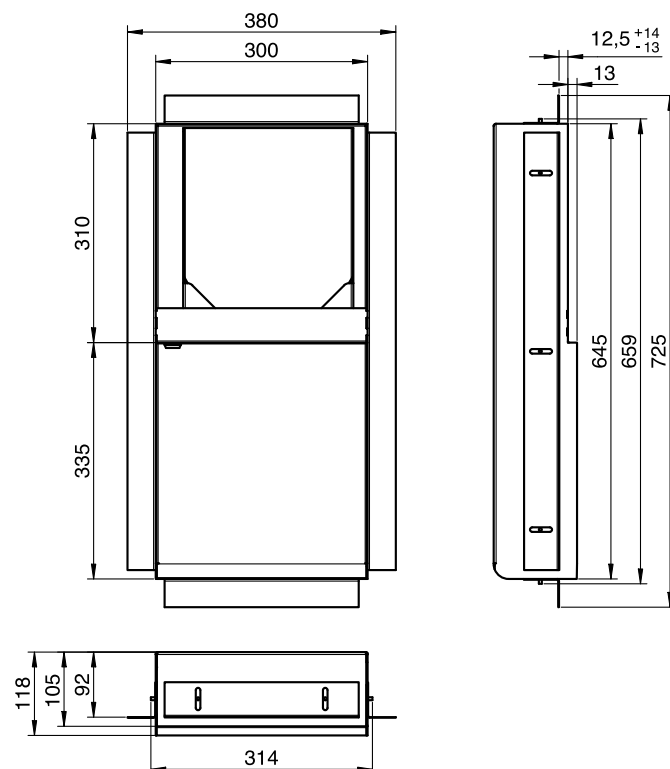

ART. ZE-101-LL

Concealed paper towel dispenser

Concealed paper towel dispenser, stainless steel, coated

Concealed paper towel dispenser with internal lockable paper towel dispenser box. Stainless steel, surface powder-coated in bespoke color | Limitless Colors. Concealed element with internal lockable paper towel dispenser. The dispenser box is locked in the upper position with a key. By means of extremely robust guide rails the dispenser can be lowered into the refill position. Capacity approx. 400 paper towels. Fitting to the stud system is made using aluminium fitting rails attached to the concealed element. Fitting is made in conventional drywall with 100mm stud construction. Made out of 1.2mm thick stainless steel. Suitable for paper towels with a folded length of approx. 215-250mm and a folded width of approx. 80-95mm.

Mounting video