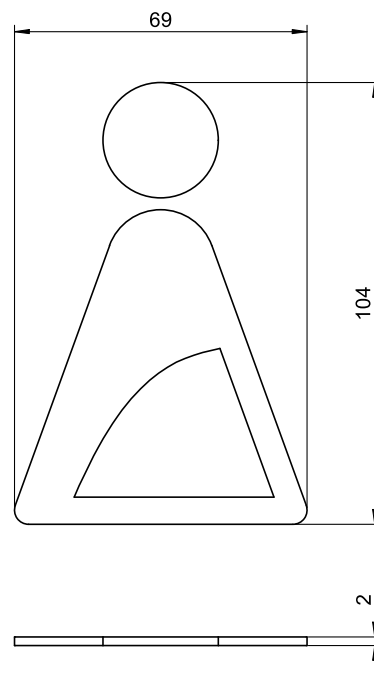

ART. SF-811

Pictogram

Pictogram "ladies restroom", white

Pictogram "ladies restroom". Stainless steel, surface white powder-coated in RAL 9016 traffic white with fine structure. Including mounting template and adhesive tape.

Mounting video