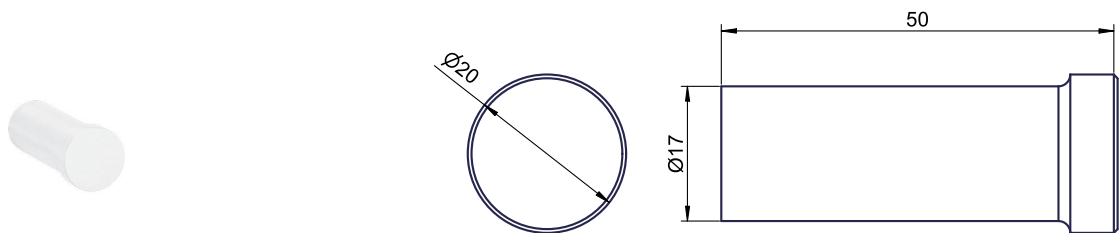

ART. SF-568

### Bag and clothes hook, white

Bag and clothes hook for wall mounting. Stainless steel, surface white powder-coated in RAL 9016 traffic white with fine structure. The screw has a male threaded portion that mates with a threaded hole in the rear of the hook for a concealed mounting system. Can be glued with Loctite for secure fixing, if required.