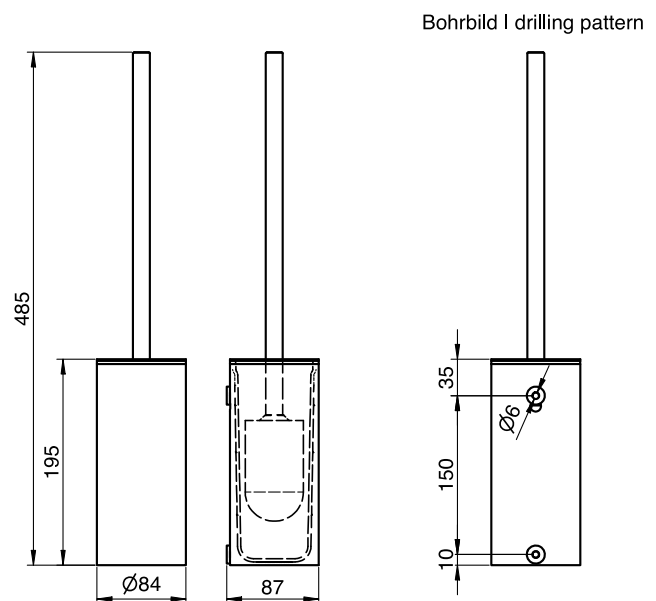

ART. SF-505

Toilet brush set

Toilet brush set round with lid, white

Toilet brush set round with lid for wall mounting. Stainless steel, surface white powder-coated in RAL 9016 traffic white matt with fine structure | Snow Fall. Housing with 2mm material thickness and covered all around. Slim, long handle made out of brushed stainless steel, with lid. The stainless steel material used is particularly corrosion-resistant with AISI 316 (V4A). Black replaceable toilet brush head with functional shape. Free-hanging toilet brush with drip area of 35mm. Removable plastic bin for easy cleaning. Including stainless steel screws and plugs.

Mounting video