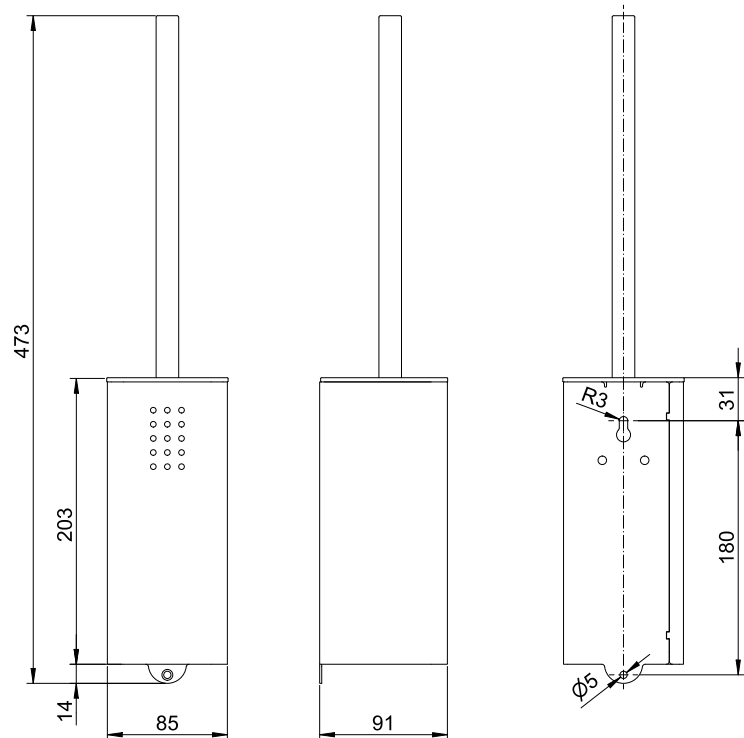

ART. SF-500

Toilet brush set

Toilet brush set, white

Toilet brush set for wall mounting. Stainless steel, surface white powder-coated in RAL 9016 traffic white matt with fine structure | Snow Fall. Cover 1.5mm thickness, closed all around. Perforated designed area with 4mm drillings. Brush handle made out of stainless steel. The stainless steel material used is particularly corrosion-resistant with AISI 316 (V4A). Black replaceable brush head with functional shape. Including plastic bin for easy cleaning. Including stainless steel screws and plugs.

Bohrbild | drilling pattern

Mounting video