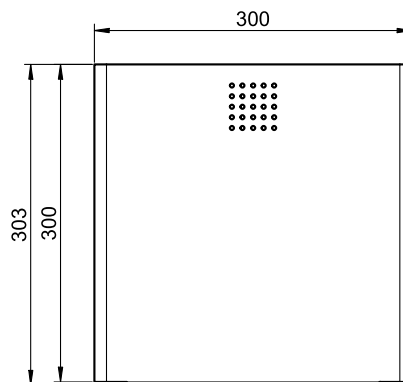

ART. SF-400

Hygiene waste bin with integrated hygiene bag dispenser

Hygiene waste bin with integrated hygiene bag dispenser, white

Hygiene waste bin with integrated hygiene bag dispenser for wall mounting. Stainless steel, surface white powder-coated in RAL 9016 traffic white matt with fine structure | Snow Fall. Cover 1.5mm thickness. Perforated designed area with 4mm drillings. Including plastic bin with 4 litres capacity. Self-closing mechanism. Integrated hygiene bag dispenser for hygiene bags up to 132x87x20mm. Including stainless steel screws and plugs.

Bohrbild | drilling pattern

Mounting video