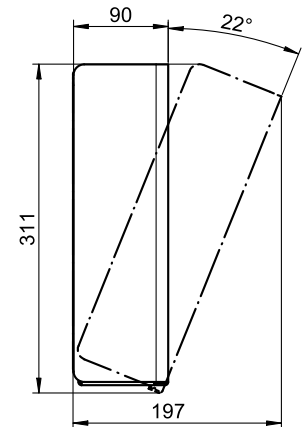

ART. SF-400

Hygiene waste bin with integrated hygiene bag dispenser

Hygiene waste bin with integrated hygiene bag dispenser, white

Hygiene waste bin with integrated hygiene bag dispenser for wall mounting. Stainless steel, surface white powder-coated in RAL 9016 traffic white matt with fine structure | Snow Fall. Cover 1.5mm thickness. Perforated designed area with 4mm drillings. Including plastic bin with 4 litres capacity. Self-closing mechanism. Integrated hygiene bag dispenser for hygiene bags up to 132x87x20mm. Including stainless steel screws and plugs.

Bohrbild | drilling pattern

Mounting video