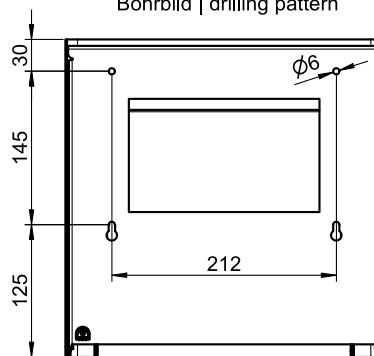

ART. SF-400

Hygiene waste bin with integrated hygiene bag dispenser

Hygiene waste bin with integrated hygiene bag dispenser, white

Hygiene waste bin with integrated hygiene bag dispenser for wall mounting. Stainless steel, surface white powder-coated in RAL 9016 traffic white matt with fine structure | Snow Fall. Cover 1.5mm thickness. Perforated designed area with 4mm drillings. Including plastic bin with 4 litres capacity. Self-closing mechanism. Integrated hygiene bag dispenser for hygiene bags up to 132x87x20mm. Including stainless steel screws and plugs.

Bohrbild | drilling pattern

Mounting video