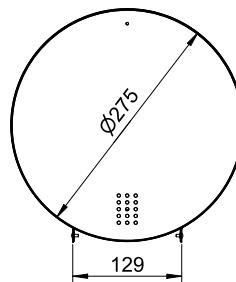

ART. SF-350

Jumbo toilet roll holder

Jumbo toilet roll holder, white

Jumbo toilet roll holder for wall mounting. Stainless steel, surface white powder-coated in RAL 9016 traffic white matt with fine structure | Snow Fall. Cover 1.0mm thickness. Perforated design area with 4mm drillings. Lock not visible. For jumbo rolls with max. 270mm diameter. Tearoff edge at withdrawal opening. Including key, stainless steel screws and plugs.

Only the PROOX key supplied may be used for opening.

Mounting video