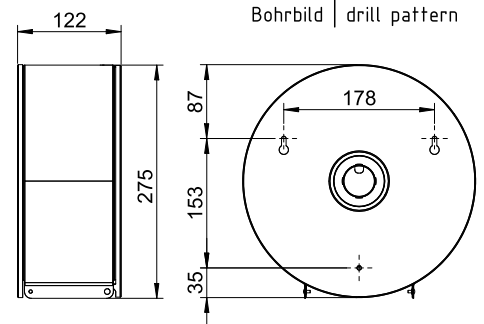

ART. SF-350

Jumbo toilet roll holder

Jumbo toilet roll holder, white

Jumbo toilet roll holder for wall mounting. Stainless steel, surface white powder-coated in RAL 9016 traffic white matt with fine structure | Snow Fall. Cover 1.0mm thickness. Perforated design area with 4mm drillings. Lock not visible. For jumbo rolls with max. 270mm diameter. Tearoff edge at withdrawal opening. Including key, stainless steel screws and plugs.

Only the PROOX key supplied may be used for opening.

Mounting video