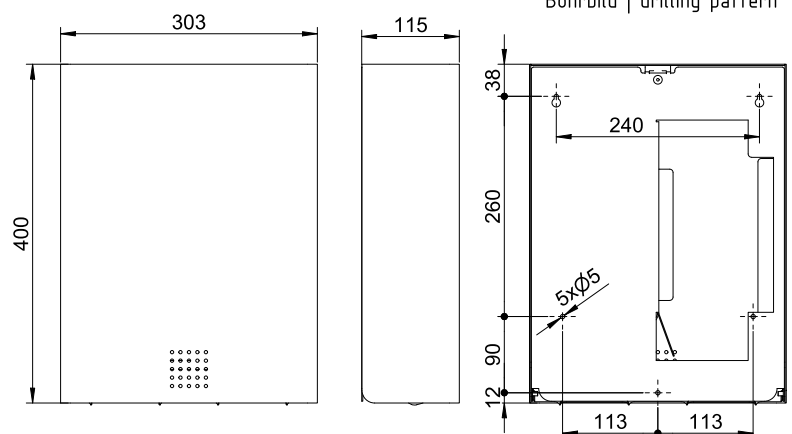

ART. SF-316

Single toilet paper sheet dispenser

Single toilet paper sheet dispenser double-row, white, approx. 1400 sheet, 400mm height

Single toilet paper sheet dispenser double-row for wall mounting. Stainless steel, surface white powder-coated in RAL 9016 traffic white matt with fine structure | Snow Fall. Cover 1.5mm thickness. Perforated fill level indicator with 4mm drillings. Lock not visible. Capacity approx. 1400 single sheets. Maximum size of folded paper sheets: 105x120mm. Including key, stainless steel screws and plugs.

Only the PROOX key supplied may be used for opening.

Mounting video