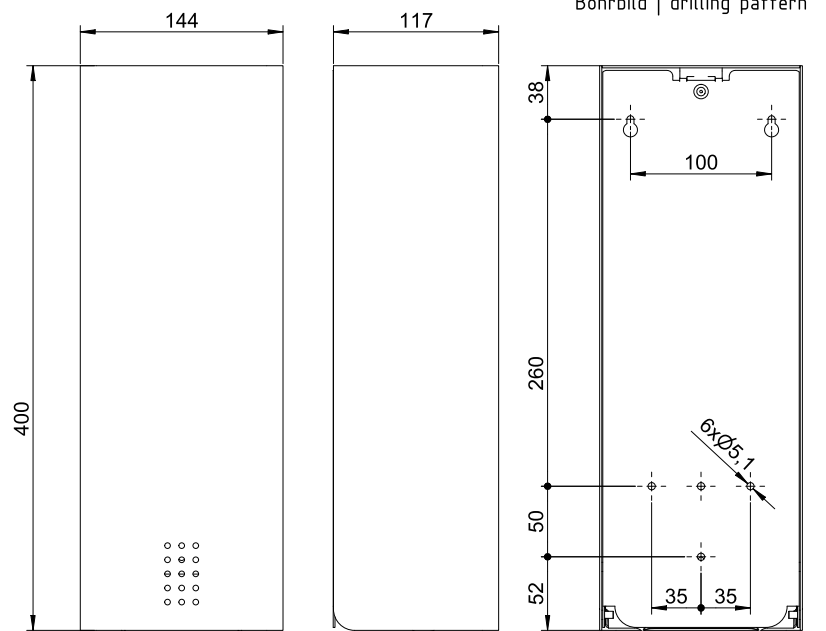

ART. SF-313

Single toilet paper sheet dispenser

Single toilet paper sheet dispenser, white, approx. 700 sheet, 400mm height

Single toilet paper sheet dispenser for wall mounting. Stainless steel, surface white powder-coated in RAL 9016 traffic white matt with fine structure | Snow Fall. Cover 1.5mm thickness. Perforated fill level indicator with 4mm drillings. Lock not visible. Capacity approx. 700 single sheets. Maximum size of folded paper sheets: 105x120mm. Including key, stainless steel screws and plugs.

Only the PROOX key supplied may be used for opening.

Mounting video