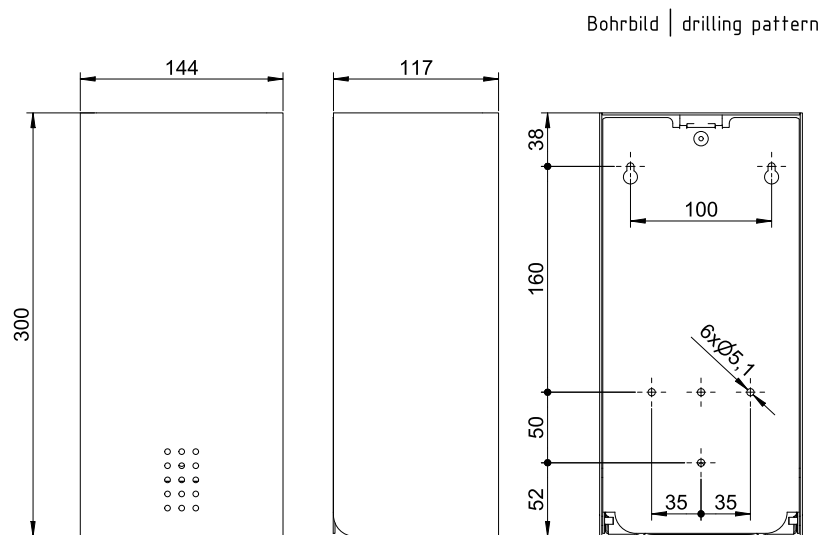

ART. SF-310

Single toilet paper sheet dispenser

Single toilet paper sheet dispenser, white, approx. 550 sheet, 300mm height

Single toilet paper sheet dispenser for wall mounting. Stainless steel, surface white powder-coated in RAL 9016 traffic white matt with fine structure | Snow Fall. Cover 1.5mm thickness. Perforated fill level indicator with 4mm drillings. Lock not visible. Capacity approx. 550 single sheets. Maximum size of folded paper sheets: 105x120mm. Including key, stainless steel screws and plugs.

Only the PROOX key supplied may be used for opening.

Mounting video