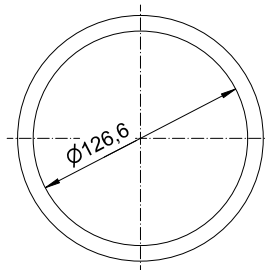

ART. SF-280

Circular waste chute

Circular waste chute, white, 120mm height, 145mm diameter

Circular waste chute for washbasin installation from above or below. Stainless steel, surface white powder-coated in RAL 9016 traffic white matt with fine structure | Snow Fall. 1.2mm thickness. With crimped edge. Including mounting clips and screws.