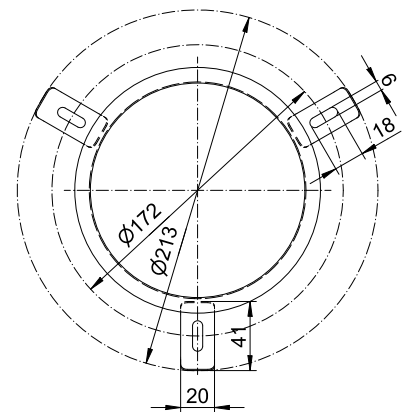

ART. SF-280

Circular waste chute

Circular waste chute, white, 120mm height, 145mm diameter

Circular waste chute for washbasin installation from above or below. Stainless steel, surface white powder-coated in RAL 9016 traffic white matt with fine structure | Snow Fall. 1.2mm thickness. With crimped edge. Including mounting clips and screws.

Montageklammern / Mounting Bracket

Mounting video