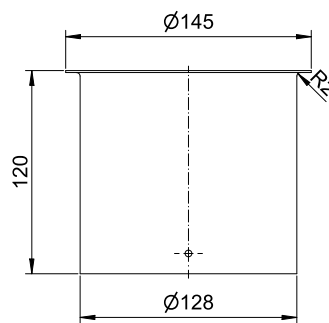

ART. SF-280

Circular waste chute

Circular waste chute, white, 120mm height, 145mm diameter

Circular waste chute for washbasin installation from above or below. Stainless steel, surface white powder-coated in RAL 9016 traffic white matt with fine structure | Snow Fall. 1.2mm thickness. With crimped edge. Including mounting clips and screws.