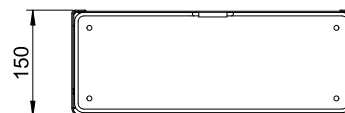

ART. SF-240

Waste bin

Waste bin, white, approx. 31 l, 400mm width

Waste bin for wall mounting. Stainless steel, surface white powder-coated in RAL 9016 traffic white with fine structure. Cover 1.5mm thickness. Perforated design area with 4mm drillings. Integrated bag holder. 31 litres capacity. As floor standing model optional available. Including stainless steel screws and plugs.

Bohrbild | drilling pattern

Mounting video