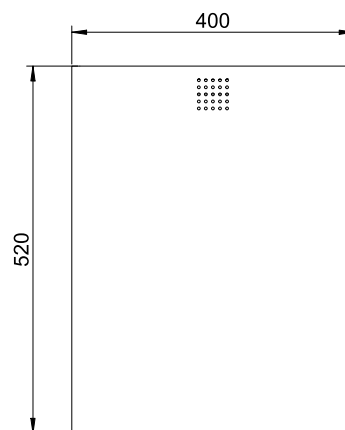

ART. SF-240

Waste bin

Waste bin, white, approx. 31 l, 400mm width

Waste bin for wall mounting. Stainless steel, surface white powder-coated in RAL 9016 traffic white with fine structure. Cover 1.5mm thickness. Perforated design area with 4mm drillings. Integrated bag holder. 31 litres capacity. As floor standing model optional available. Including stainless steel screws and plugs.

Bohrbild | drilling pattern

Mounting video