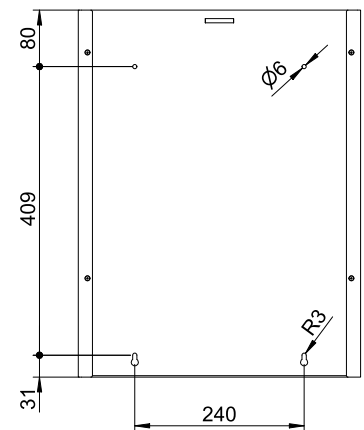

ART. SF-240

Waste bin

Waste bin, white, approx. 31 l, 400mm width

Waste bin for wall mounting. Stainless steel, surface white powder-coated in RAL 9016 traffic white with fine structure. Cover 1.5mm thickness. Perforated design area with 4mm drillings. Integrated bag holder. 31 litres capacity. As floor standing model optional available. Including stainless steel screws and plugs.

Bohrbild | drilling pattern

Mounting video