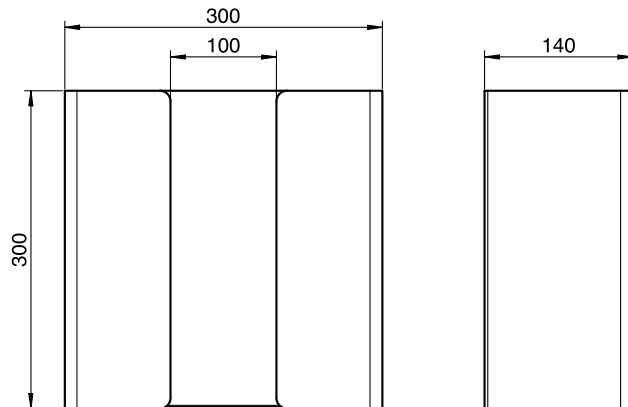

ART. SF-180

Textile towel dispenser

Textile towel dispenser, white, 300mm width

Textile towel dispenser for wall mounting. Stainless steel, surface white powder-coated in RAL 9016 traffic white matt with fine structure | Snow Fall. Cover 1.5mm thickness. Perfect for classic 300mm-wide cloth towels, rolled or folded. Including stainless steel screws and plugs.

Bohrbild | drilling pattern