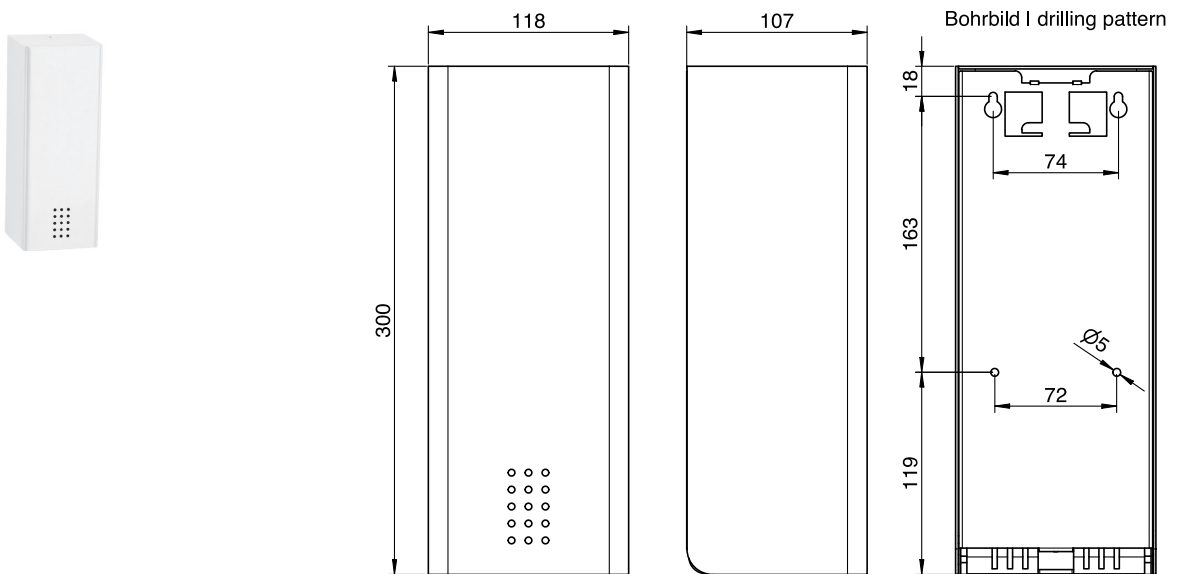

ART. SF-140E-LO

Electr. dispenser for lotion soap

Electr. dispenser for lotion soap, white, 0.8 l, 300mm height

Electr. dispenser for lotion soap with optoelectronic sensor for wall mounting. Stainless steel, surface white powder-coated in RAL 9016 traffic white with fine structure. Cover 1.5mm thickness. Perforated design area with 4mm drillings. Lock not visible. Dispenser can be operated with battery (4x Alkaline 1,5V, Typ AA) or optional with direct power plug 230V. Filling bin with lid. 0.8 litres capacity. 1.1 ml per stroke. The unit can be removed for cleaning purpose. Including key, stainless steel screws and plugs.

Only the PROOX key supplied may be used for opening.

Mounting video

Video exchange electronics