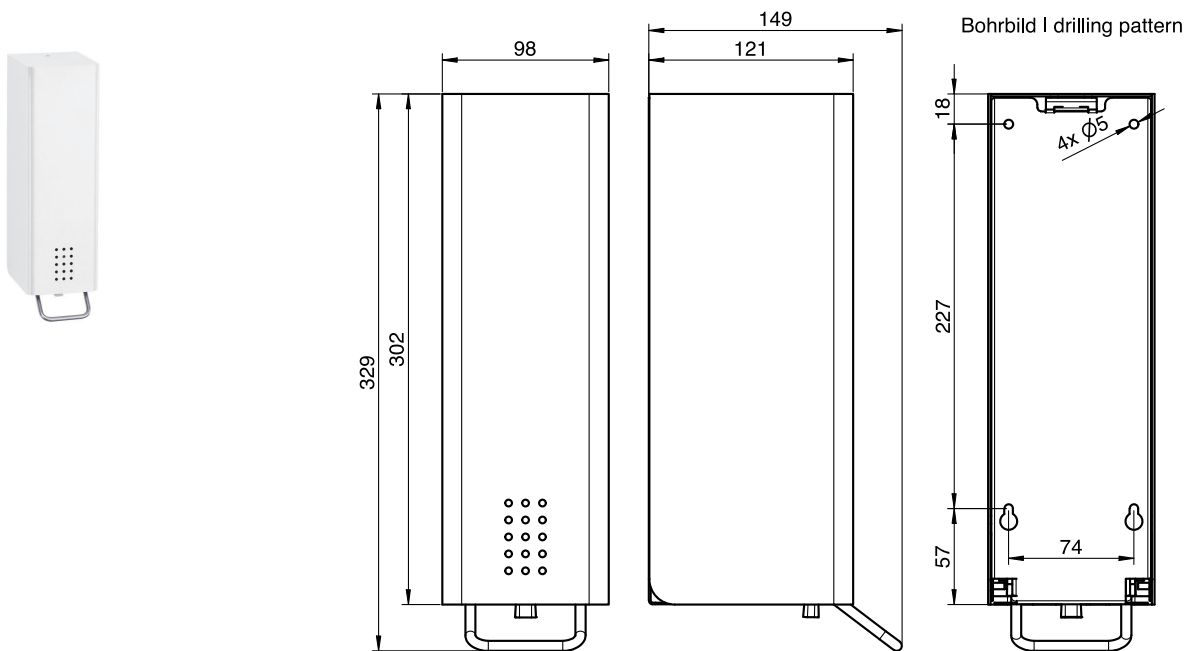

ART. SF-140-LO

Dispenser for lotion soap

Dispenser for lotion soap, white, 1.4 l, 329mm height

Dispenser for lotion soap for wall mounting. Stainless steel, surface white powder-coated in RAL 9016 traffic white with fine structure. Cover 1.5mm thickness. Perforated design area with 4mm drillings. Lock not visible. Dispenser lever made out of stainless steel. High quality pump with retraction function. Filling bin with lid. 1.4 litres capacity. 1.5 ml per stroke. The unit can be replaced for cleaning purpose. Including key, stainless steel screws and plugs.

Only the PROOX key supplied may be used for opening.

Mounting video