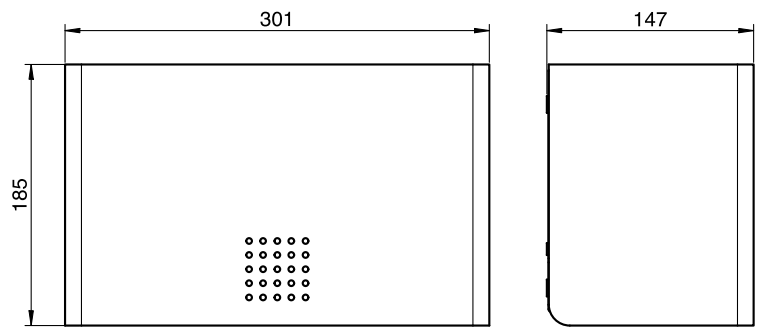

ART. SF-010

Electr. hand dryer

Electr. hand dryer, white, 301mm width

Electr. hand dryer for wall mounting. Stainless steel, surface white powder-coated in RAL 9016 traffic white matt with fine structure | Snow Fall. Cover 1.5mm thickness. Perforated design area with 4mm drillings. With optoelectronic sensor. Drying time less then 10 seconds. Air temperature 45°C, 500W motor, 500W heater element, sensor detection range adjustable from 5-33cm. Volume at high speed and 1m distance max. 71,2 dB (A). Overheat protection and protected against dripping water (IPX1). Automatic switch-off mode after 60 sec. Including power cable with EU plug. Power cable with US plug optionally available (article code: ON-XX-010-10-06). Including stainless steel screws and plugs.