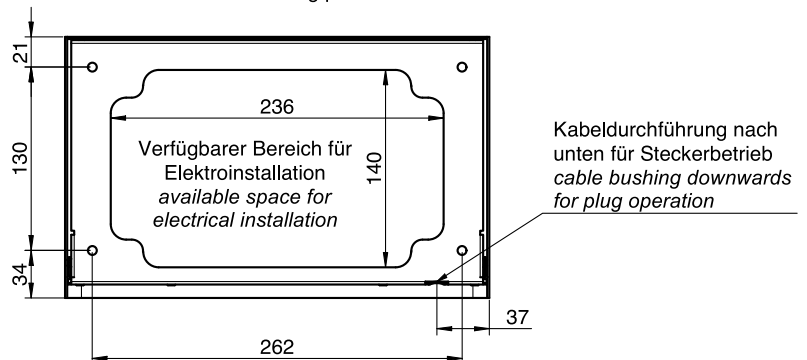

Bohrbild | drilling pattern