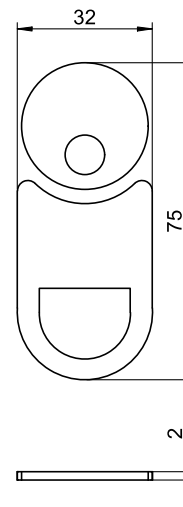

ART. PU-813

Pictogram

Pictogram "nappy-changing room", stainless steel

Pictogram "nappy-changing room". Stainless steel, brushed surface. Including mounting template and adhesive tape.

Mounting video