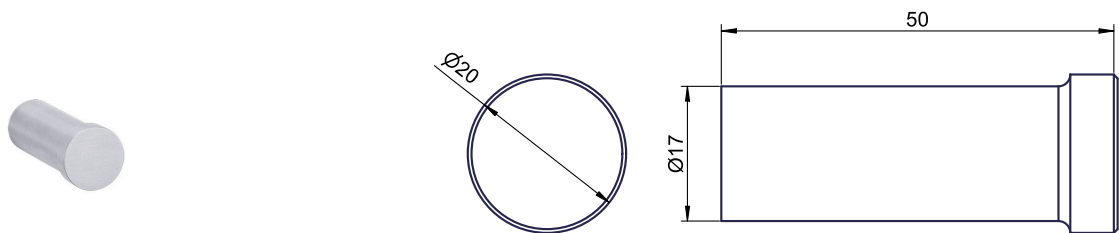

ART. PU-568

### Bag and clothes hook, stainless steel

Bag and clothes hook for wall mounting. Stainless steel, brushed surface. The screw has a male threaded portion that mates with a threaded hole in the rear of the hook for a concealed mounting system. Can be glued with Loctite for secure fixing, if required.