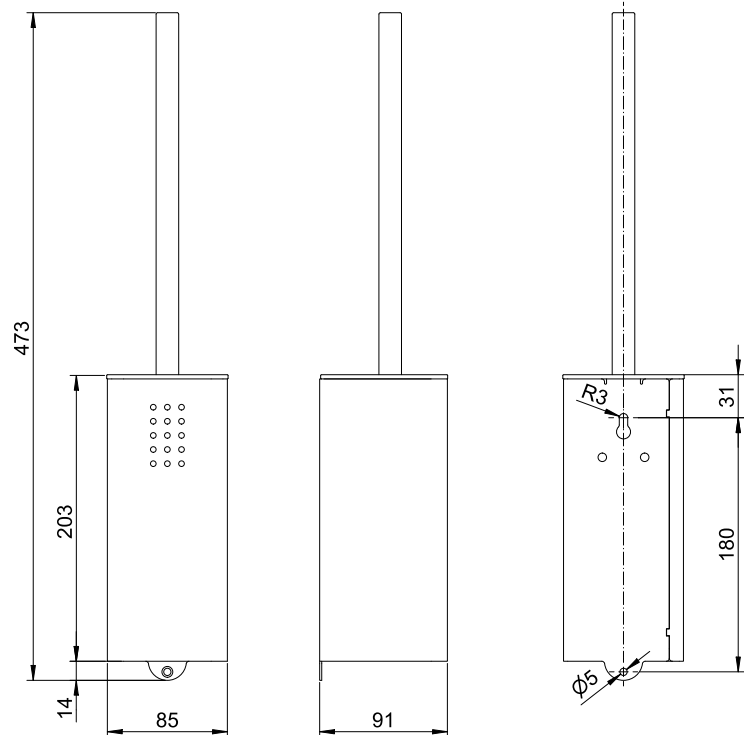

ART. PU-500

## Toilet brush set

### Toilet brush set, stainless steel

Toilet brush set for wall mounting. Brushed stainless steel | Pure. Cover 1.5mm thickness, closed all around. Perforated designed area with 4mm drillings. Brush handle made out of stainless steel. The stainless steel material used is particularly corrosion-resistant with AISI 316 (V4A). Black replaceable brush head with functional shape. Including plastic bin for easy cleaning. Including stainless steel screws and plugs.

Bohrbild | drilling pattern

Mounting video