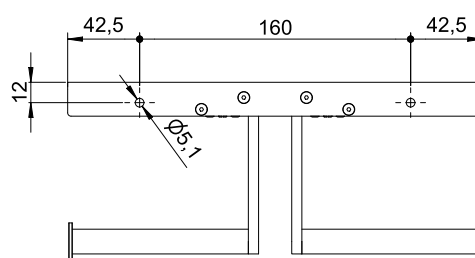

Bohrbild | drilling pattern