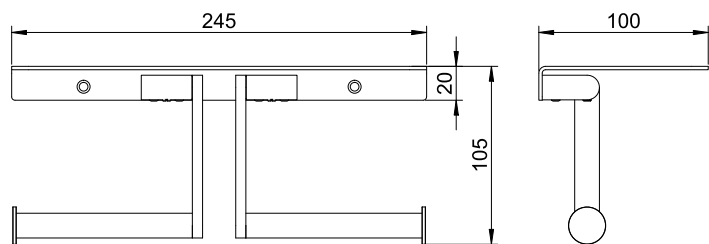

## Double toilet roll holder

### Double toilet roll holder with shelf, stainless steel

Double toilet roll holder with shelf for wall mounting. Stainless steel, brushed surface. For rolls with max. 105mm width and minimum 23mm tube diameter. Including small concealed mounting system with plugs and stainless steel adapter screws.