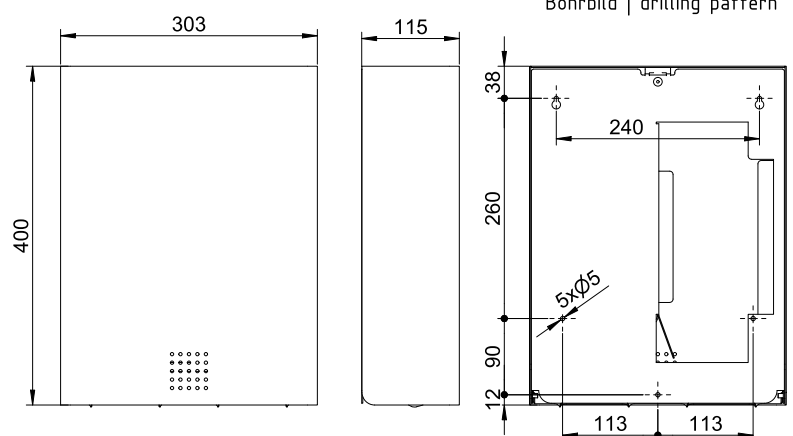

ART. PU-316

Single toilet paper sheet dispenser

Single toilet paper sheet dispenser double-row, stainless steel, approx. 1400 sheet, 400mm height

Single toilet paper sheet dispenser double-row for wall mounting. Brushed stainless steel | Pure. Cover 1.5mm thickness. Perforated fill level indicator with 4mm drillings. Lock not visible. Capacity approx. 1400 single sheets. Maximum size of folded paper sheets: 105x120mm. Including key, stainless steel screws and plugs.

Only the PROOX key supplied may be used for opening.

Mounting video