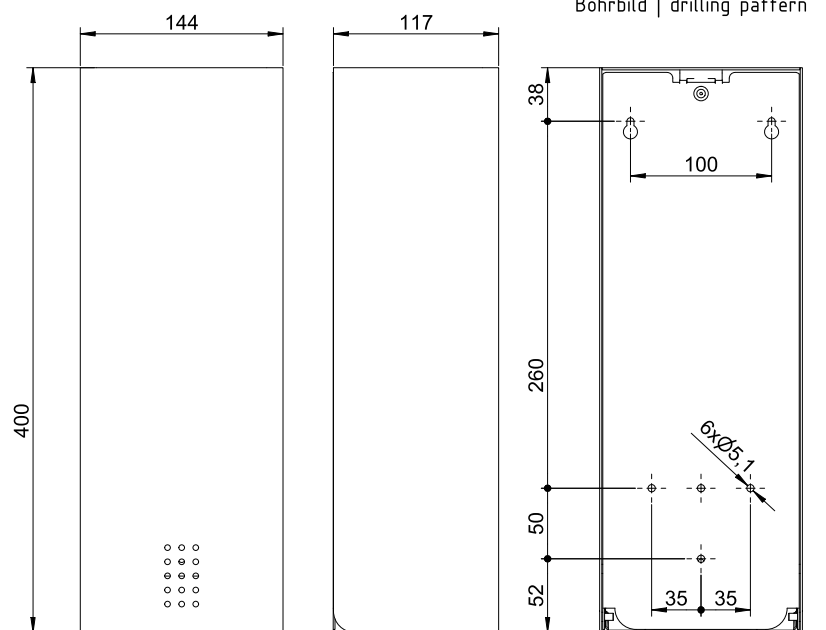

ART. PU-313

Single toilet paper sheet dispenser

Single toilet paper sheet dispenser, stainless steel, approx. 700 sheet, 400mm height

Single toilet paper sheet dispenser for wall mounting. Brushed stainless steel | Pure. Cover 1.5mm thickness. Perforated fill level indicator with 4mm drillings. Lock not visible. Capacity approx. 700 single sheets. Maximum size of folded paper sheets: 105x120mm. Including key, stainless steel screws and plugs.

Only the PROOX key supplied may be used for opening.

Mounting video