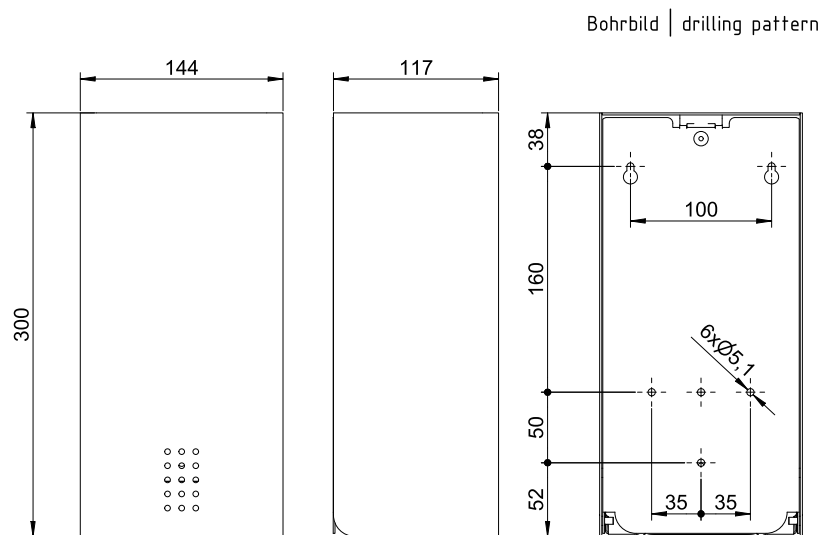

ART. PU-310

Single toilet paper sheet dispenser

Single toilet paper sheet dispenser, stainless steel, approx. 550 sheet, 300mm height

Single toilet paper sheet dispenser for wall mounting. Brushed stainless steel | Pure. Cover 1.5mm thickness. Perforated fill level indicator with 4mm drillings. Lock not visible. Capacity approx. 550 single sheets. Maximum size of folded paper sheets: 105x120mm. Including key, stainless steel screws and plugs.

Only the PROOX key supplied may be used for opening.

Mounting video