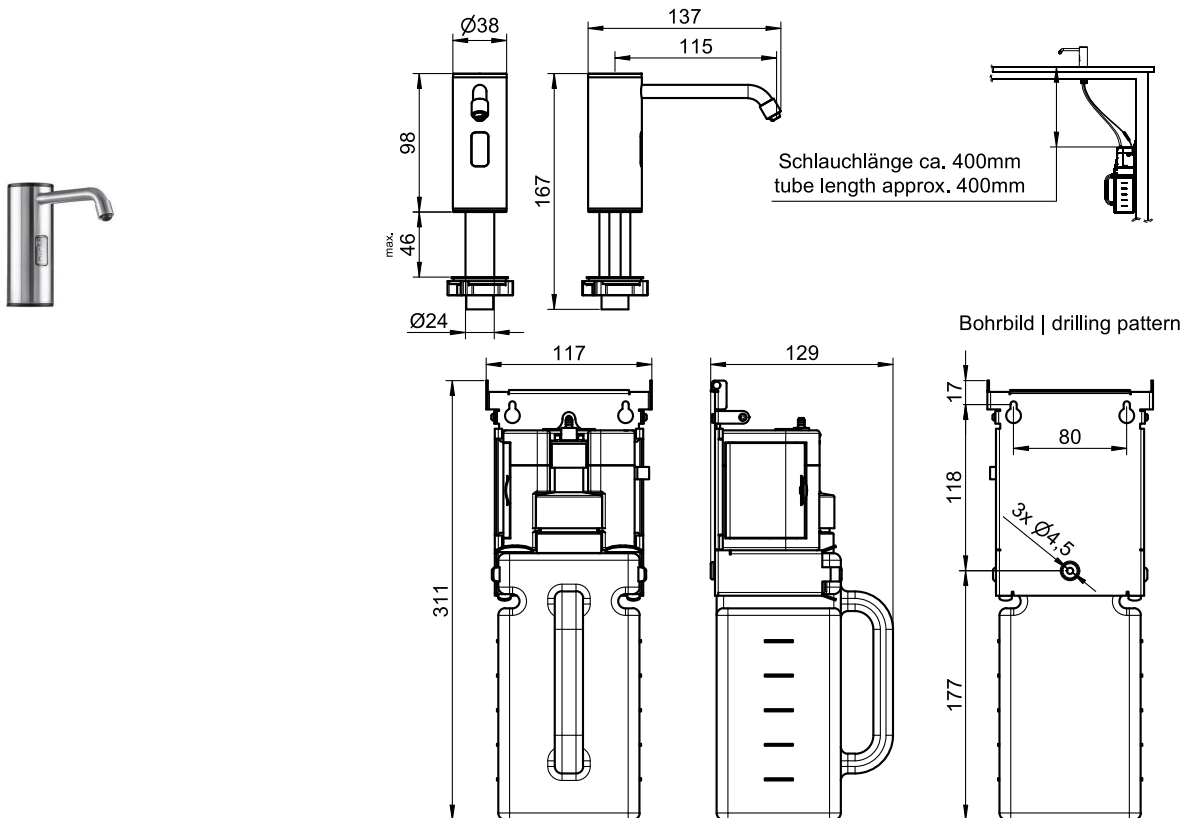

ART. PU-145E-LO

## Electr. countertop dispenser for lotion soap

### Electr. countertop dispenser for lotion soap, stainless steel

Electr. countertop dispenser for lotion soap for washbasin installation. Intelligent LED display with different flashing colours. Brushed stainless steel spout. With theft-proof mounting. Capacity of the refill container approx. 1.5 litres. Optional 3L bottles also available. Including mounting accessories and 230V EU power plug.

Mounting video