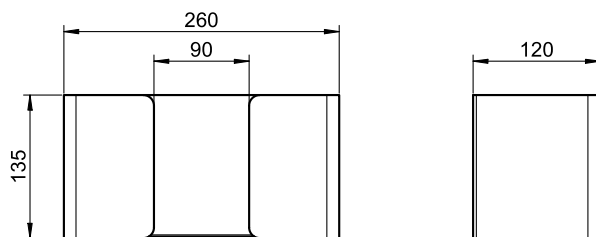

ART. PU-105-S

## Paper towel dispenser

**Paper towel dispenser open at the top, stainless steel, approx. 250 sheet**

Paper towel dispenser open at the top for wall mounting. Stainless steel, brushed surface. Cover 1.5mm thickness. Capacity approx. 250 ZZ/V-folded paper towels. Suitable for paper towels with a folded length of approx. 220-250mm and a folded width of approx. 95-120mm. Including stainless steel screws and plugs.