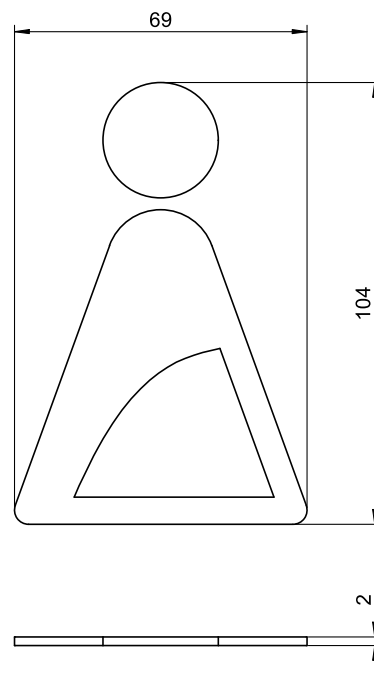

ART. ME-811

Pictogram

Pictogram "ladies restroom", brass

Pictogram "ladies restroom". Stainless steel with PVD coating in brass. Including mounting template and adhesive tape.

Mounting video