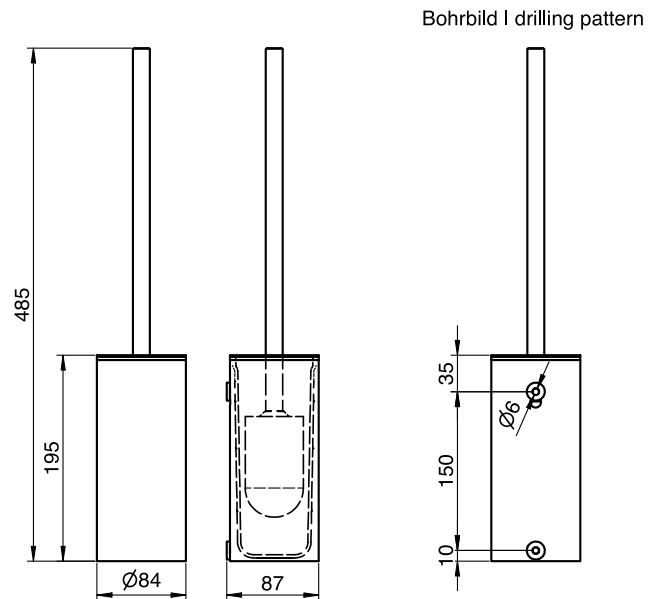

ART. ME-505

Toilet brush set

Toilet brush set round with lid, brass

Toilet brush set round with lid for wall mounting. Brushed stainless steel with PVD coating in brass | gold souk. Housing with 2mm material thickness and covered all around. Slim, long handle made out of brushed stainless steel, with lid. The stainless steel material used is particularly corrosion-resistant with AISI 316 (V4A). Black replaceable toilet brush head with functional shape. Free-hanging toilet brush with drip area of 35mm. Removable plastic bin for easy cleaning. Including stainless steel screws and plugs.

Mounting video