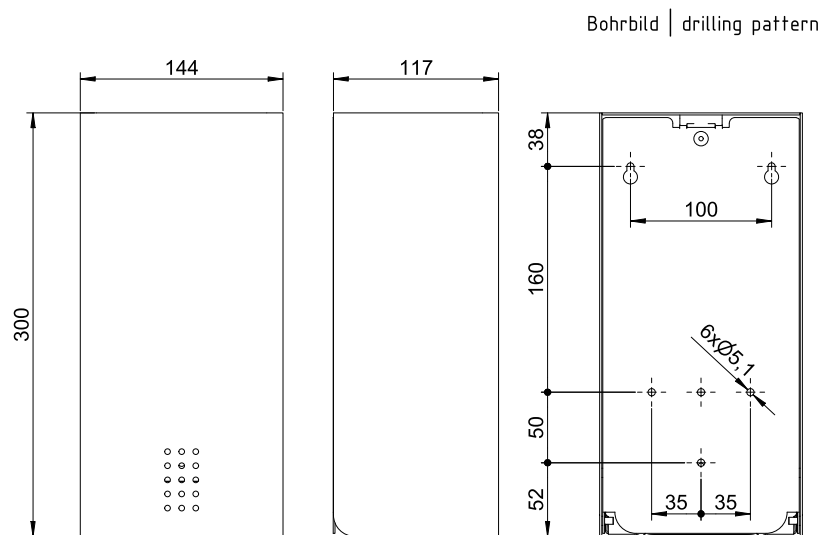

ART. ME-310

Single toilet paper sheet dispenser

Single toilet paper sheet dispenser, brass, approx. 550 sheet, 300mm height

Single toilet paper sheet dispenser for wall mounting. Brushed stainless steel with PVD coating in brass | gold souk. Cover 1.5mm thickness. Perforated fill level indicator with 4mm drillings. Lock not visible. Capacity approx. 550 single sheets. Maximum size of folded paper sheets: 105x120mm. Including key, stainless steel screws and plugs.

Only the PROOX key supplied may be used for opening.

Mounting video