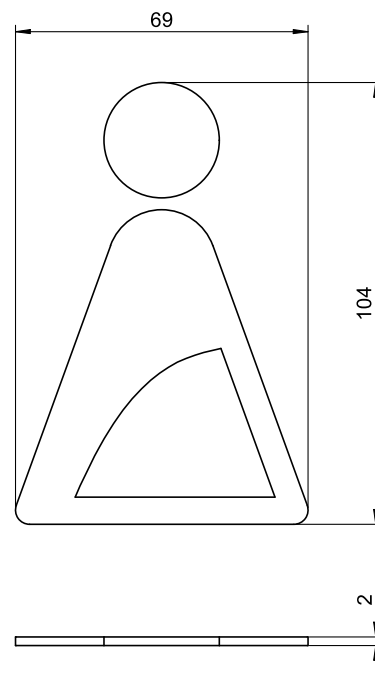

ART. LL-811

Pictogram

Pictogram "ladies restroom", stainless steel, coated

Pictogram "ladies restroom". Stainless steel, surface coated. Including mounting template and adhesive tape.

Mounting video