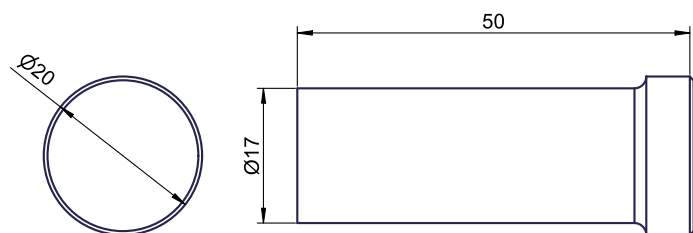

ART. LL-568

Bag and clothes hook

Bag and clothes hook, stainless steel, coated

Bag and clothes hook for wall mounting. Stainless steel, surface powder-coated in bespoke color | Limitless Colors. The screw has a male threaded portion that mates with a threaded hole in the rear of the hook for a concealed mounting system. Can be glued with Loctite for secure fixing, if required.