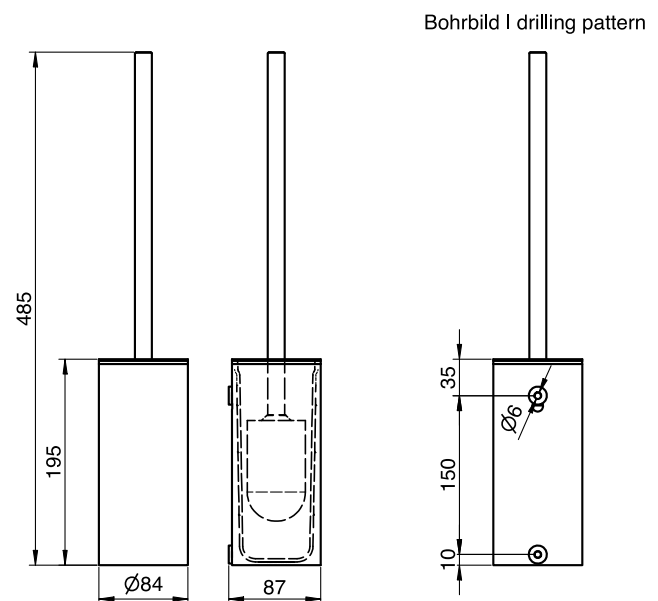

ART. LL-505

Toilet brush set

Toilet brush set round with lid, stainless steel, coated

Toilet brush set round with lid for wall mounting. Stainless steel, surface powder-coated in bespoke color | Limitless Colors. Housing with 2mm material thickness and covered all around. Slim, long handle made out of brushed stainless steel, with lid. The stainless steel material used is particularly corrosion-resistant with AISI 316 (V4A). Black replaceable toilet brush head with functional shape. Free-hanging toilet brush with drip area of 35mm. Removable plastic bin for easy cleaning. Including stainless steel screws and plugs.

Mounting video