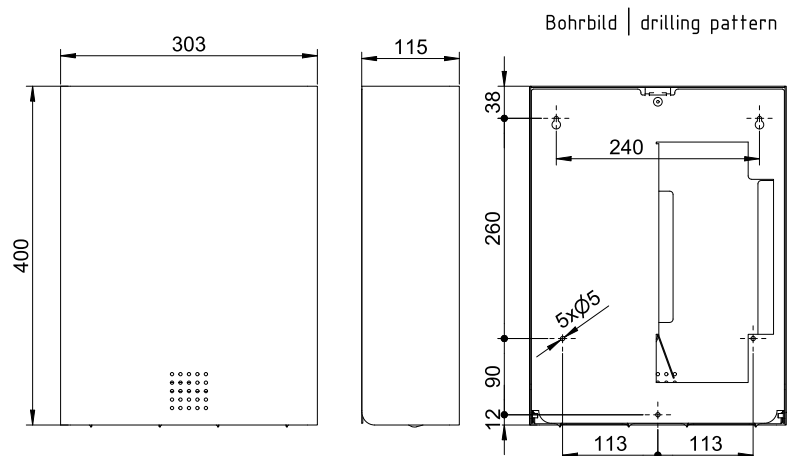

ART. LL-316

Single toilet paper sheet dispenser

Single toilet paper sheet dispenser double-row, stainless steel, coated, approx. 1400 sheet, 400mm height

Single toilet paper sheet dispenser double-row for wall mounting. Stainless steel, surface powder-coated in bespoke color | Limitless Colors. Cover 1.5mm thickness. Perforated fill level indicator with 4mm drillings. Lock not visible. Capacity approx. 1400 single sheets. Maximum size of folded paper sheets: 105x120mm. Including key, stainless steel screws and plugs.

Only the PROOX key supplied may be used for opening.

Mounting video