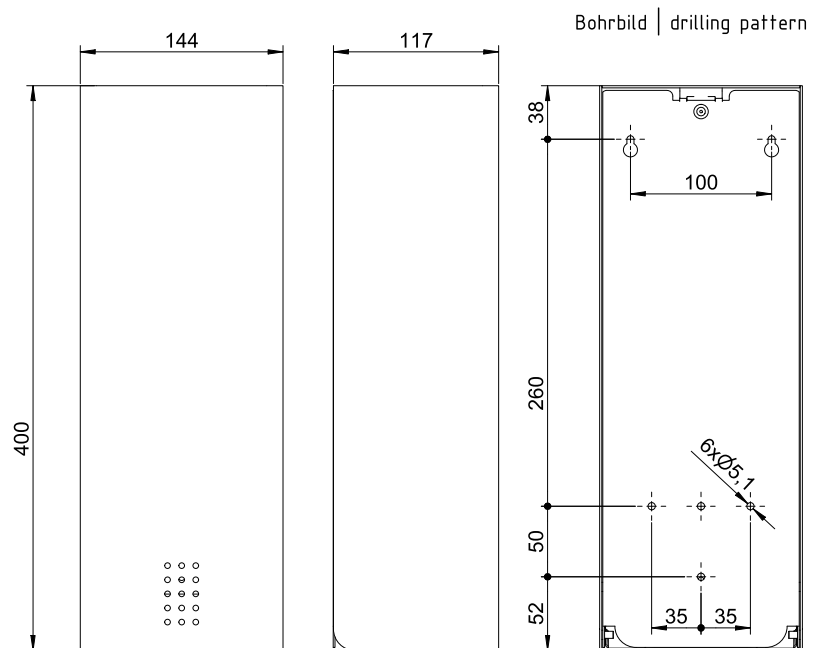

ART. LL-313

Single toilet paper sheet dispenser

Single toilet paper sheet dispenser, stainless steel, coated, approx. 700 sheet, 400mm height

Single toilet paper sheet dispenser for wall mounting. Stainless steel, surface powder-coated in bespoke color | Limitless Colors. Cover 1.5mm thickness. Perforated fill level indicator with 4mm drillings. Lock not visible. Capacity approx. 700 single sheets. Maximum size of folded paper sheets: 105x120mm. Including key, stainless steel screws and plugs.

Only the PROOX key supplied may be used for opening.

Mounting video