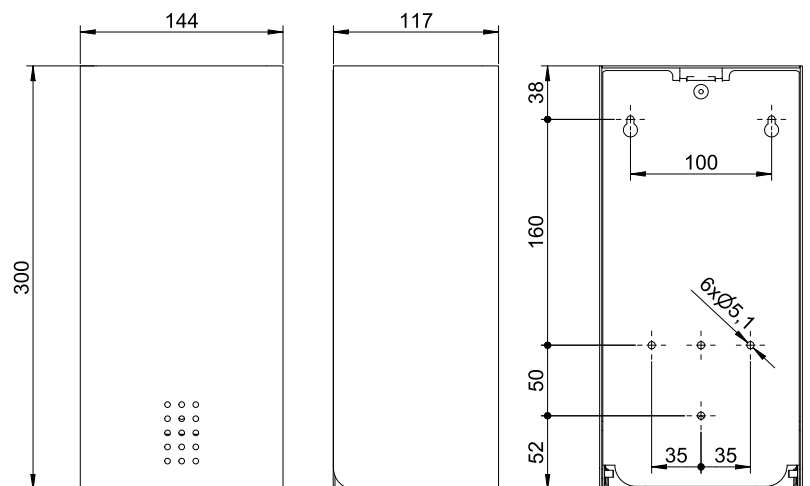

ART. LL-310

Single toilet paper sheet dispenser

Single toilet paper sheet dispenser, stainless steel, coated, approx. 550 sheet, 300mm height

Single toilet paper sheet dispenser for wall mounting. Stainless steel, surface powder-coated in bespoke color | Limitless Colors. Cover 1.5mm thickness. Perforated fill level indicator with 4mm drillings. Lock not visible. Capacity approx. 550 single sheets. Maximum size of folded paper sheets: 105x120mm. Including key, stainless steel screws and plugs.

Only the PROOX key supplied may be used for opening.

Bohrbild | drilling pattern

Mounting video