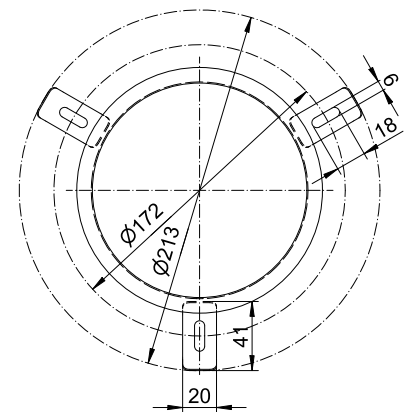

Montageklammern / Mounting Bracket