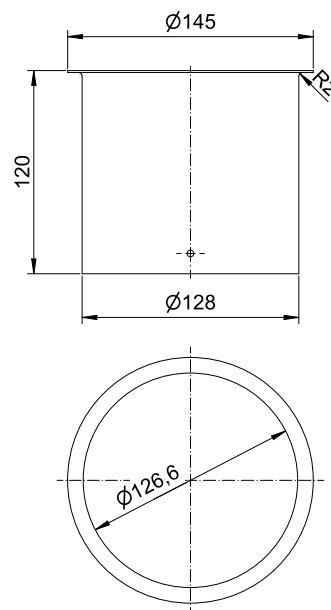

## Circular waste chute

**Circular waste chute, stainless steel, coated, 120mm height, 145mm diameter**

Circular waste chute for washbasin installation from above or below. Stainless steel, surface powder-coated in bespoke color | Limitless Colors. 1.2mm thickness. With crimped edge. Including mounting clips and screws.