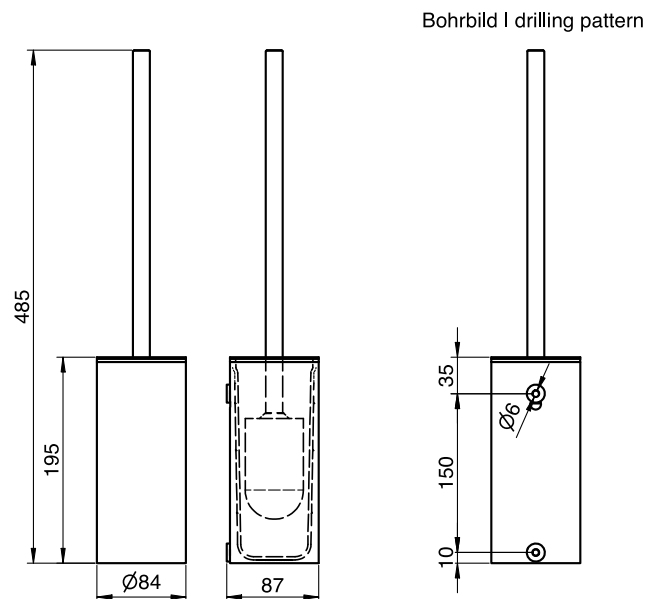

ART. KU-505

## Toilet brush set

### Toilet brush set round with lid, copper

Toilet brush set round with lid for wall mounting. Brushed stainless steel with PVD coating in copper | Indian Summer. Housing with 2mm material thickness and covered all around. Slim, long handle made out of brushed stainless steel, with lid. The stainless steel material used is particularly corrosion-resistant with AISI 316 (V4A). Black replaceable toilet brush head with functional shape. Free-hanging toilet brush with drip area of 35mm. Removable plastic bin for easy cleaning. Including stainless steel screws and plugs.

Mounting video