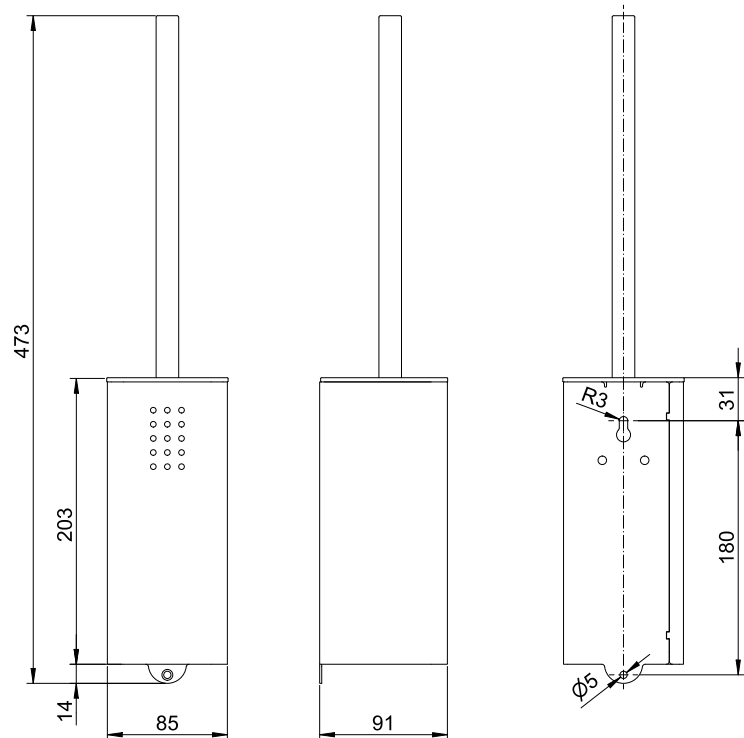

ART. KU-500

## Toilet brush set

### Toilet brush set, copper

Toilet brush set for wall mounting. Brushed stainless steel with PVD coating in copper | Indian Summer. Cover 1.5mm thickness, closed all around. Perforated designed area with 4mm drillings. Brush handle made out of stainless steel. The stainless steel material used is particularly corrosion-resistant with AISI 316 (V4A). Black replaceable brush head with functional shape. Including plastic bin for easy cleaning. Including stainless steel screws and plugs.

Bohrbild | drilling pattern

Mounting video