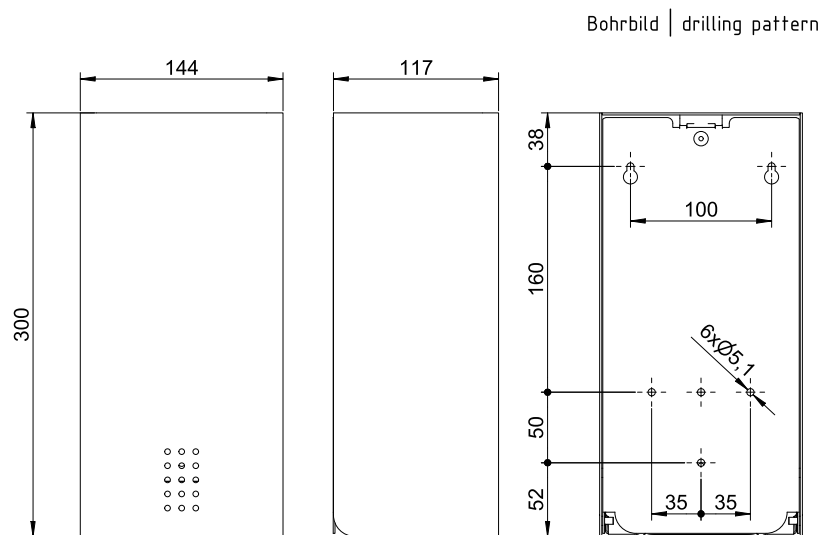

ART. KU-310

Single toilet paper sheet dispenser

Single toilet paper sheet dispenser, copper, approx. 550 sheet, 300mm height

Single toilet paper sheet dispenser for wall mounting. Brushed stainless steel with PVD coating in copper | Indian Summer. Cover 1.5mm thickness. Perforated fill level indicator with 4mm drillings. Lock not visible. Capacity approx. 550 single sheets. Maximum size of folded paper sheets: 105x120mm. Including key, stainless steel screws and plugs.

Only the PROOX key supplied may be used for opening.

Mounting video