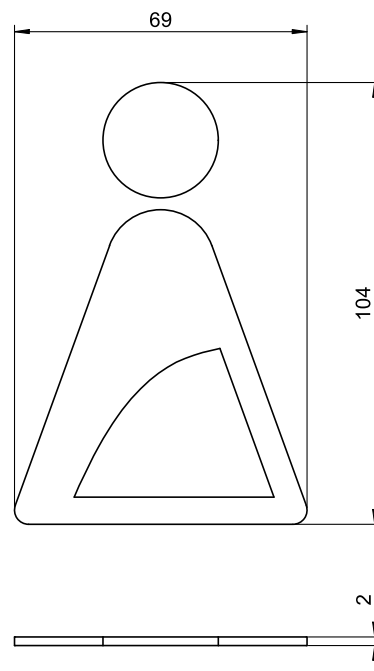

ART. DP-811

Pictogram

Pictogram "ladies restroom", black

Pictogram "ladies restroom". Stainless steel, black powder-coated surface in RAL 9005 deep black with fine structure. Including mounting template and adhesive tape.

Mounting video