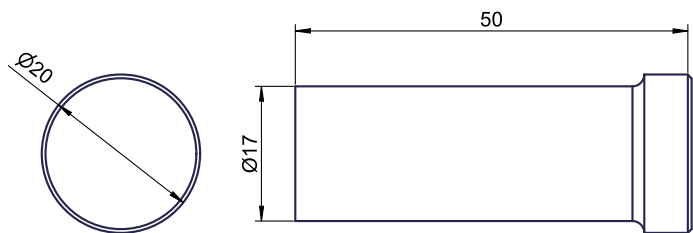

ART. DP-568

Bag and clothes hook

Bag and clothes hook, black

Bag and clothes hook for wall mounting. Stainless steel, surface black powder-coated in RAL 9005 deep black matt with fine structure | Dark Passion. The screw has a male threaded portion that mates with a threaded hole in the rear of the hook for a concealed mounting system. Can be glued with Loctite for secure fixing, if required.