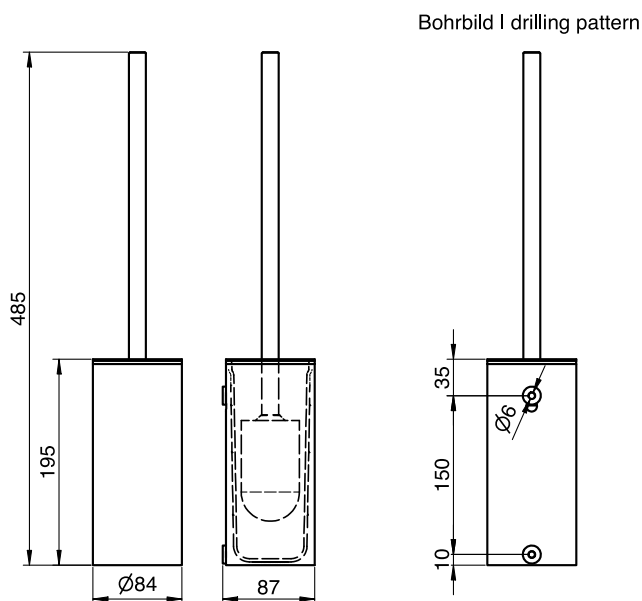

ART. DP-505

## Toilet brush set

### Toilet brush set round with lid, black

Toilet brush set round with lid for wall mounting. Stainless steel, surface black powder-coated in RAL 9005 deep black matt with fine structure | Dark Passion. Housing with 2mm material thickness and covered all around. Slim, long handle made out of brushed stainless steel, with lid. The stainless steel material used is particularly corrosion-resistant with AISI 316 (V4A). Black replaceable toilet brush head with functional shape. Free-hanging toilet brush with drip area of 35mm. Removable plastic bin for easy cleaning. Including stainless steel screws and plugs.

Mounting video