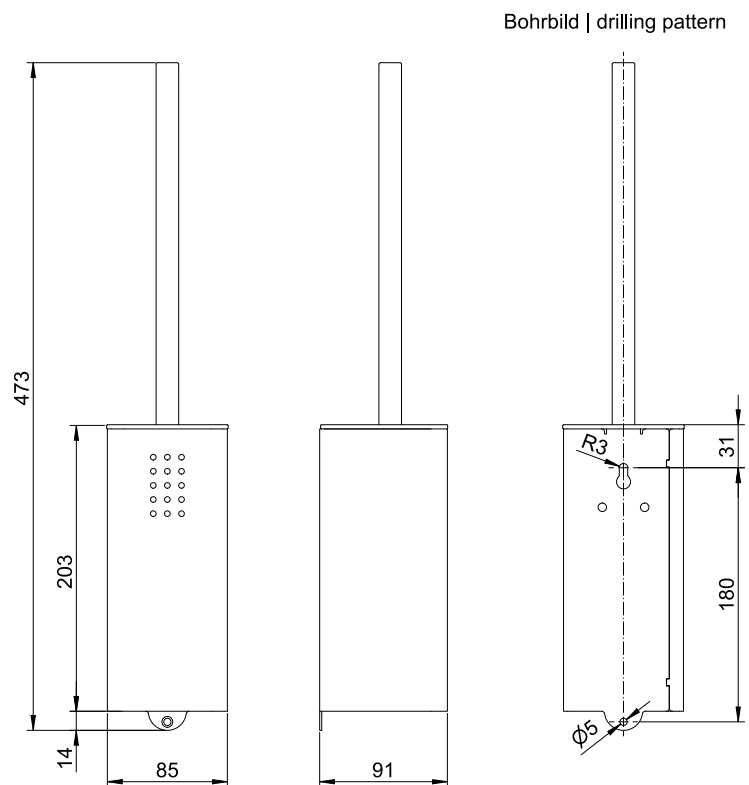

ART. DP-500

Toilet brush set

Toilet brush set, black

Toilet brush set for wall mounting. Stainless steel, surface black powder-coated in RAL 9005 deep black matt with fine structure | Dark Passion. Cover 1.5mm thickness, closed all around. Perforated designed area with 4mm drillings. Brush handle made out of stainless steel. The stainless steel material used is particularly corrosion-resistant with AISI 316 (V4A). Black replaceable brush head with functional shape. Including plastic bin for easy cleaning. Including stainless steel screws and plugs.

Mounting video