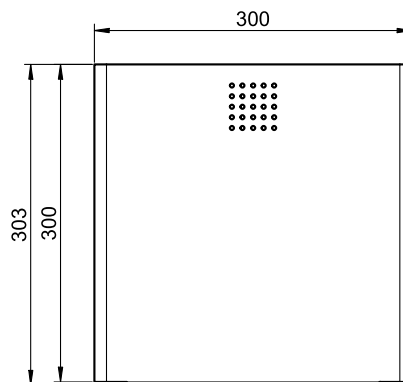

ART. DP-400

Hygiene waste bin with integrated hygiene bag dispenser

Hygiene waste bin with integrated hygiene bag dispenser, black

Hygiene waste bin with integrated hygiene bag dispenser for wall mounting. Stainless steel, surface black powder-coated in RAL 9005 deep black matt with fine structure | Dark Passion. Cover 1.5mm thickness. Perforated designed area with 4mm drillings. Including plastic bin with 4 litres capacity. Self-closing mechanism. Integrated hygiene bag dispenser for hygiene bags up to 132x87x20mm. Including stainless steel screws and plugs.

Bohrbild | drilling pattern

Mounting video