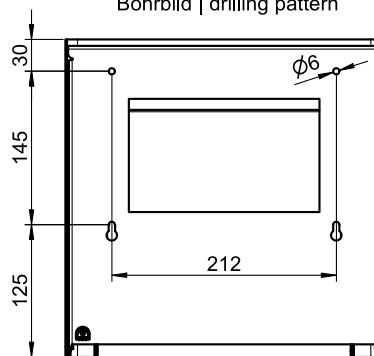

ART. DP-400

Hygiene waste bin with integrated hygiene bag dispenser

Hygiene waste bin with integrated hygiene bag dispenser, black

Hygiene waste bin with integrated hygiene bag dispenser for wall mounting. Stainless steel, surface black powder-coated in RAL 9005 deep black matt with fine structure | Dark Passion. Cover 1.5mm thickness. Perforated designed area with 4mm drillings. Including plastic bin with 4 litres capacity. Self-closing mechanism. Integrated hygiene bag dispenser for hygiene bags up to 132x87x20mm. Including stainless steel screws and plugs.

Bohrbild | drilling pattern

Mounting video