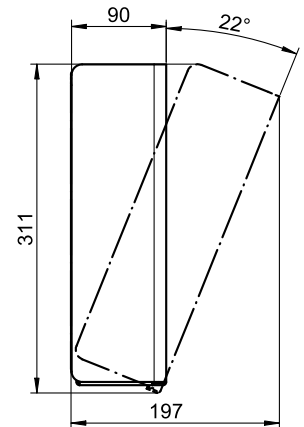

ART. DP-400

Hygiene waste bin with integrated hygiene bag dispenser

Hygiene waste bin with integrated hygiene bag dispenser, black

Hygiene waste bin with integrated hygiene bag dispenser for wall mounting. Stainless steel, surface black powder-coated in RAL 9005 deep black matt with fine structure | Dark Passion. Cover 1.5mm thickness. Perforated designed area with 4mm drillings. Including plastic bin with 4 litres capacity. Self-closing mechanism. Integrated hygiene bag dispenser for hygiene bags up to 132x87x20mm. Including stainless steel screws and plugs.

Bohrbild | drilling pattern

Mounting video