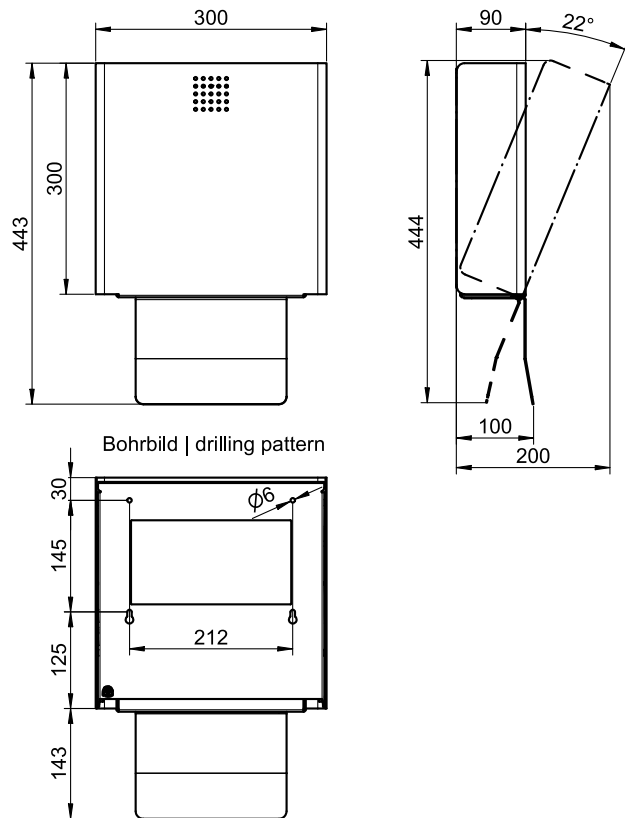

ART. DP-400-KN

Hygiene waste bin with integrated hygiene bag dispenser

Hygiene waste bin with integrated hygiene bag dispenser for knee operation, black

Hygiene waste bin with integrated hygiene bag dispenser for knee operation for wall mounting. Stainless steel, black powder-coated surface in RAL 9005 deep black with fine structure. Cover 1.5mm thickness. Perforated designed area with 4mm drillings. Including plastic bin with 4 litres capacity. Self-closing mechanism. Integrated hygiene bag dispenser for hygiene bags up to 132x87x20mm. Including stainless steel screws and plugs.

Mounting video