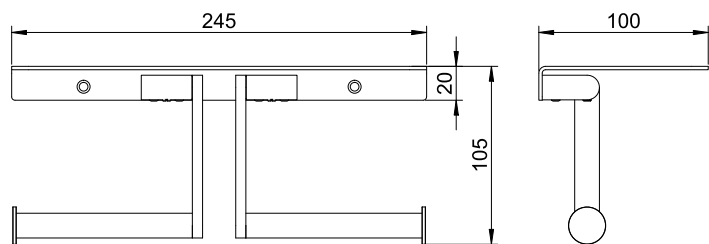

ART. DP-388

Double toilet roll holder

Double toilet roll holder with shelf, black

Double toilet roll holder with shelf for wall mounting. Stainless steel, black powder-coated surface in RAL 9005 deep black with fine structure. For rolls with max. 105mm width and minimum 23mm tube diameter. Including small concealed mounting system with plugs and stainless steel adapter screws.

Bohrbild | drilling pattern

Mounting video