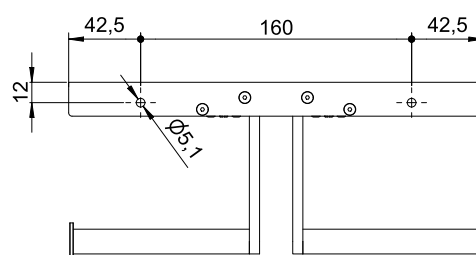

ART. DP-388

Double toilet roll holder

Double toilet roll holder with shelf, black

Double toilet roll holder with shelf for wall mounting. Stainless steel, black powder-coated surface in RAL 9005 deep black with fine structure. For rolls with max. 105mm width and minimum 23mm tube diameter. Including small concealed mounting system with plugs and stainless steel adapter screws.

Bohrbild | drilling pattern

Mounting video