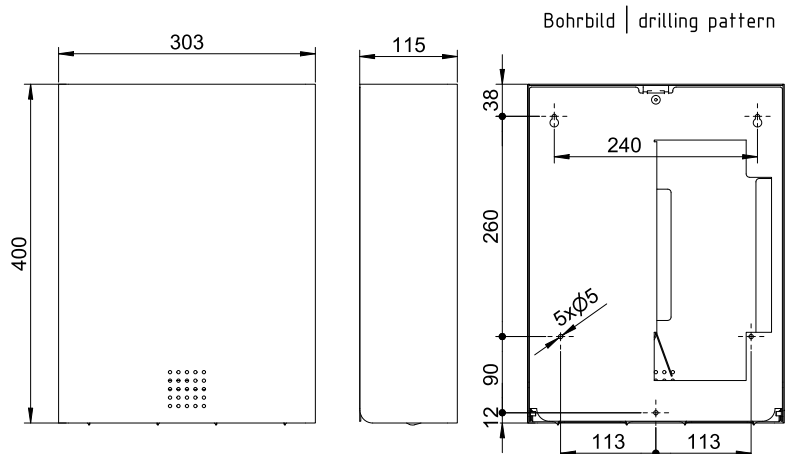

ART. DP-316

Single toilet paper sheet dispenser

Single toilet paper sheet dispenser double-row, black, approx. 1400 sheet, 400mm height

Single toilet paper sheet dispenser double-row for wall mounting. Stainless steel, surface black powder-coated in RAL 9005 deep black matt with fine structure | Dark Passion. Cover 1.5mm thickness. Perforated fill level indicator with 4mm drillings. Lock not visible. Capacity approx. 1400 single sheets. Maximum size of folded paper sheets: 105x120mm. Including key, stainless steel screws and plugs.

Only the PROOX key supplied may be used for opening.

Mounting video