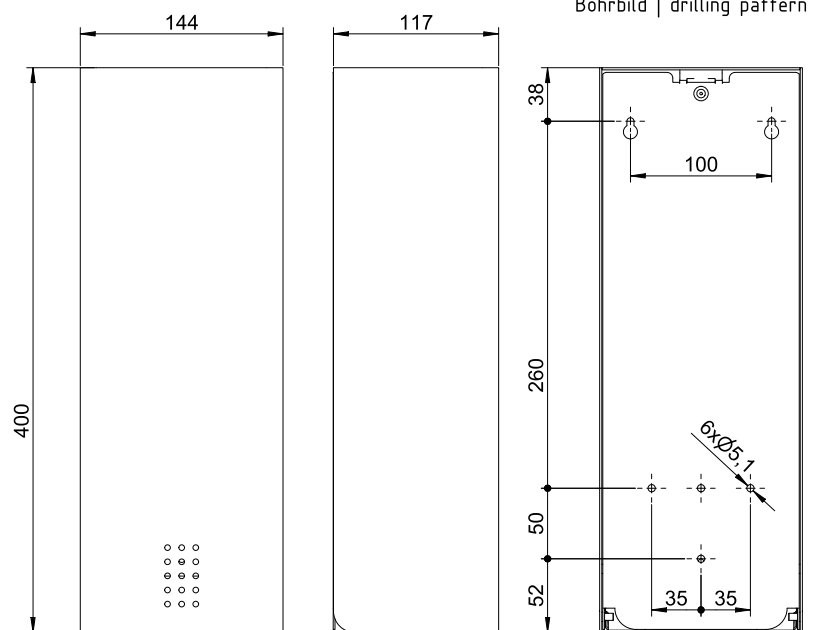

ART. DP-313

Single toilet paper sheet dispenser

Single toilet paper sheet dispenser, black, approx. 700 sheet, 400mm height

Single toilet paper sheet dispenser for wall mounting. Stainless steel, surface black powder-coated in RAL 9005 deep black matt with fine structure | Dark Passion. Cover 1.5mm thickness. Perforated fill level indicator with 4mm drillings. Lock not visible. Capacity approx. 700 single sheets. Maximum size of folded paper sheets: 105x120mm. Including key, stainless steel screws and plugs.

Only the PROOX key supplied may be used for opening.

Mounting video