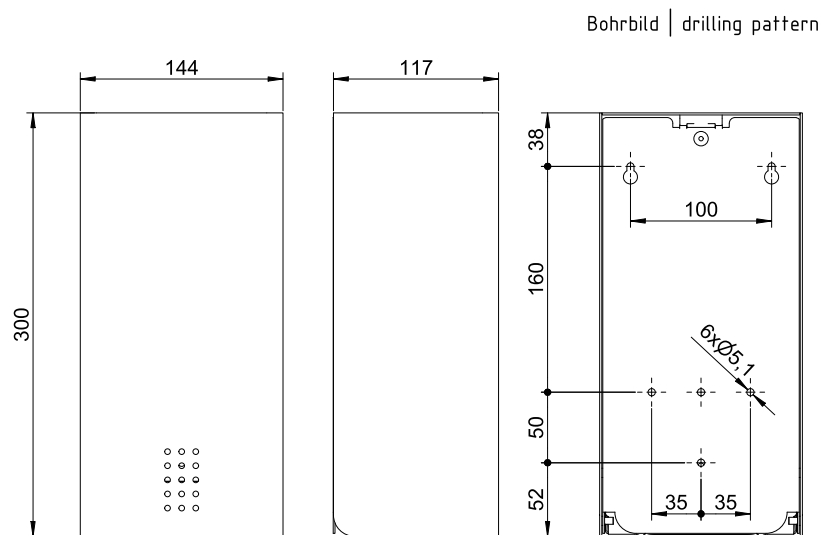

ART. DP-310

Single toilet paper sheet dispenser

Single toilet paper sheet dispenser, black, approx. 550 sheet, 300mm height

Single toilet paper sheet dispenser for wall mounting. Stainless steel, surface black powder-coated in RAL 9005 deep black matt with fine structure | Dark Passion. Cover 1.5mm thickness. Perforated fill level indicator with 4mm drillings. Lock not visible. Capacity approx. 550 single sheets. Maximum size of folded paper sheets: 105x120mm. Including key, stainless steel screws and plugs.

Only the PROOX key supplied may be used for opening.

Mounting video