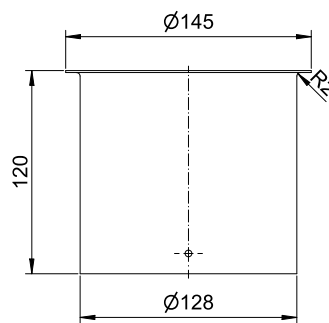

ART. DP-280

Circular waste chute

Circular waste chute, black, 120mm height, 145mm diameter

Circular waste chute for washbasin installation from above or below. Stainless steel, surface black powder-coated in RAL 9005 deep black matt with fine structure | Dark Passion. 1.2mm thickness. With crimped edge. Including mounting clips and screws.