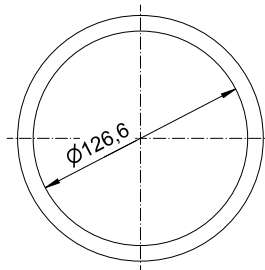

ART. DP-280

Circular waste chute

Circular waste chute, black, 120mm height, 145mm diameter

Circular waste chute for washbasin installation from above or below. Stainless steel, surface black powder-coated in RAL 9005 deep black matt with fine structure | Dark Passion. 1.2mm thickness. With crimped edge. Including mounting clips and screws.