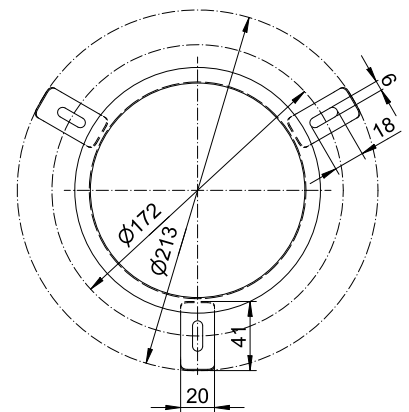

ART. DP-280

Circular waste chute

Circular waste chute, black, 120mm height, 145mm diameter

Circular waste chute for washbasin installation from above or below. Stainless steel, surface black powder-coated in RAL 9005 deep black matt with fine structure | Dark Passion. 1.2mm thickness. With crimped edge. Including mounting clips and screws.

Montageklammern / Mounting Bracket

Mounting video